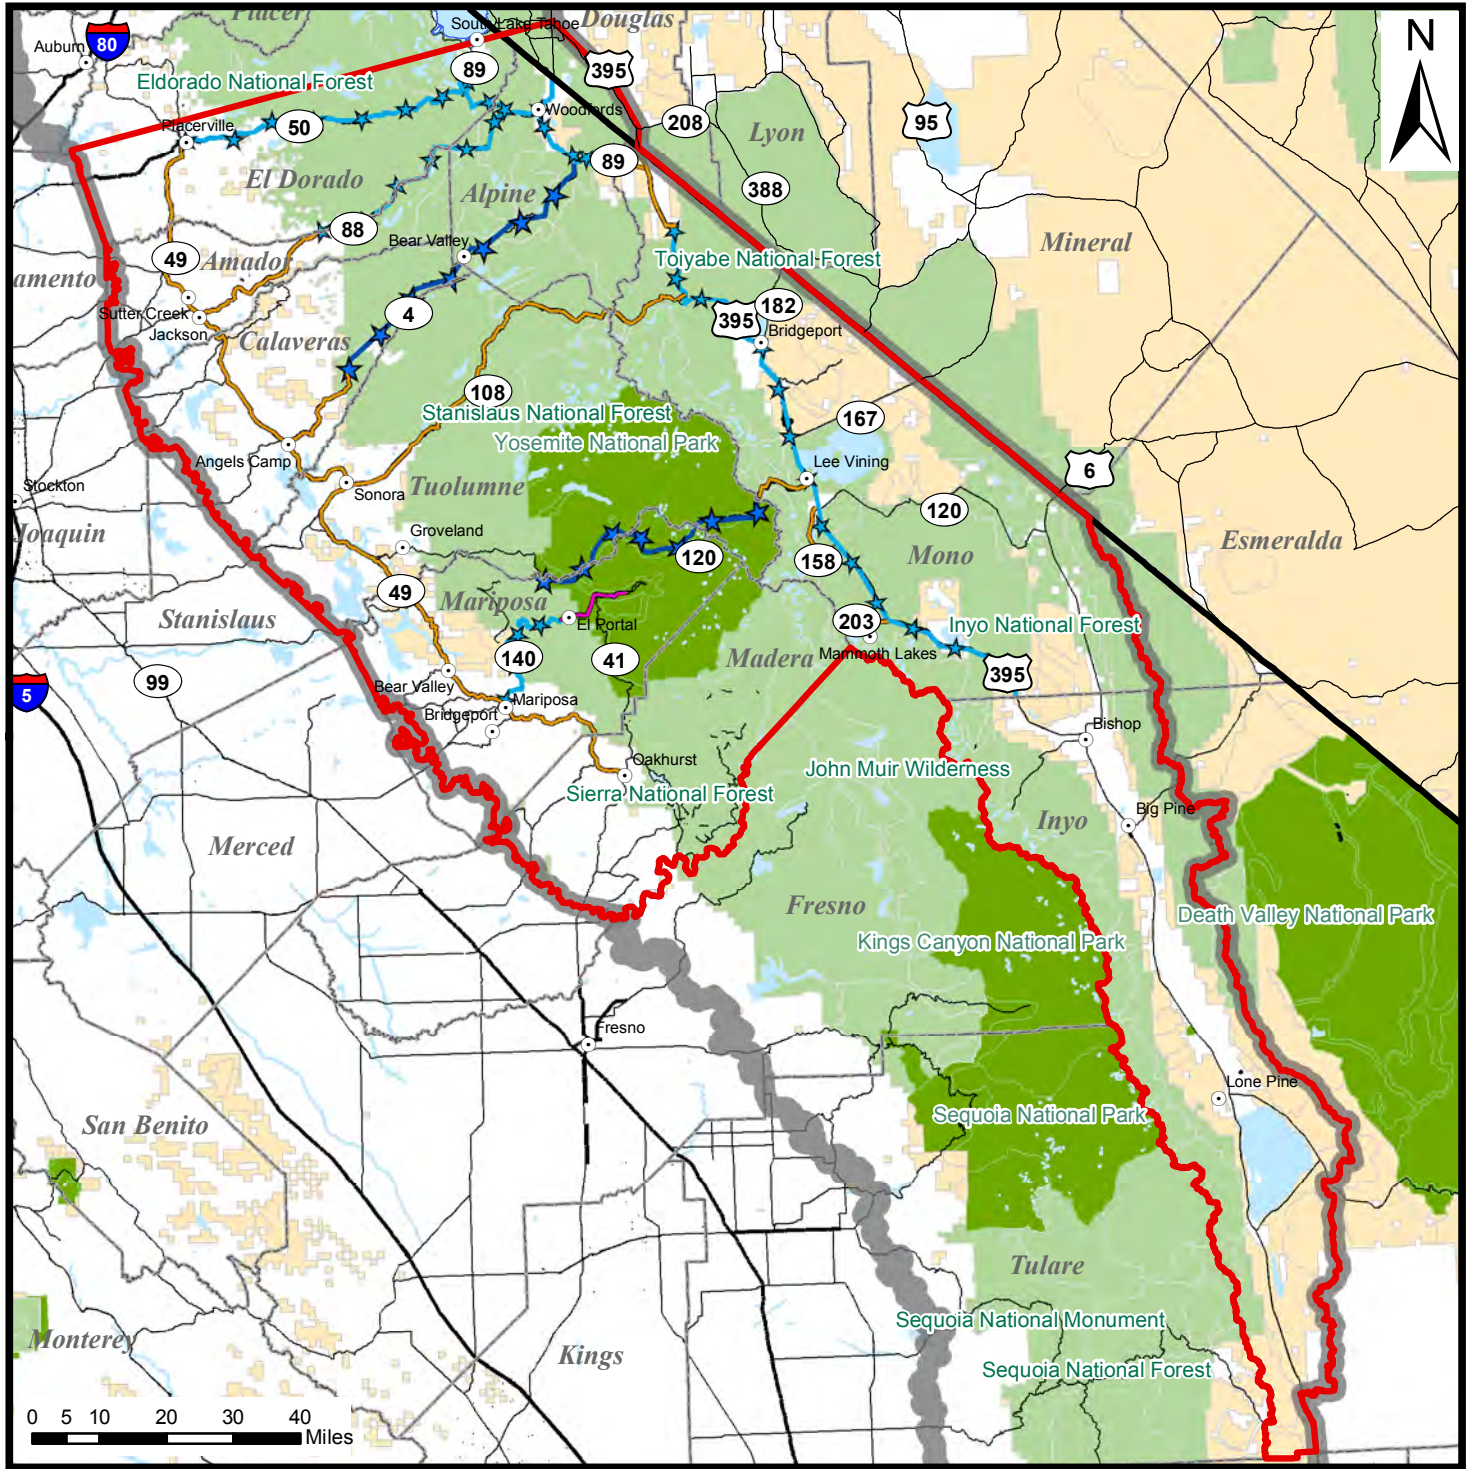

# Sierra Nevada Geotourism MapGuide

## Scenic Byways and Yosemite Gateways Project Area

### Legend

Scenic Byways and Yosemite Gateways Project Area

Sierra Nevada Geotourism Boundary

County Boundary

Cities

### California Scenic Highways

National Scenic Byway

State Scenic Byway

Eligible State Scenic Byway

Connecting Federal Highway